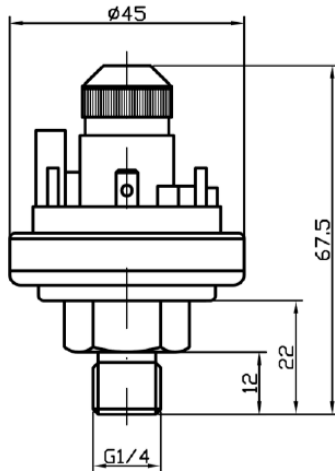

		stainless steel version							
type		SC-64 0,02	SC-64 0,1	SC-64 0,25	SC-64 01	SC-64 1,5	SC-64 03	SC-64 06	SC-64 12
Connection									
Data sheet SC 164									
Setting ranges	from	5 mbar	25 mbar	50 mbar	250 mbar	500 mbar	1 bar	1 bar	7 bar
	to	20 mbar	100 mbar	250 mbar	1 bar	1,5 bar	3 bar	6 bar	12 bar
Switch difference		3 mbar	10 mbar	20 mbar	150 mbar	250 mbar	500 mbar	0,5 -2 bar	0,5 -2 bar
Accuracy		+/- 10% of the switching point							
Overload limit		0,5 bar	0,5 bar	1 bar	10 bar	10 bar	10 bar	25 bar	25 bar
Case		CrNi-steel (V2A)							
Measure element		FKM-membrane (viton)							
Switching mode		1 changeover contact, potential free							
Switching power		6 A, 250 V AC und 2 A, 24 V DC (optionally gold-plated contacts 30/100 mA, 24 V DC)							
Electr. connection		2 piece flat plug 6,3 x 0,8 according to DIN 46 244							
Connection		G 1/4 B, copper alloy Optional: M 10x1 or G 1/8 on request							
Mounting position		arbitrary, below 100 mbar is the mounting position to specify							
Protection class		IP 00 according to EN 60529 / IEC 529, with protection cap IP 54 or IP 65							

www.suchy-messtechnik.de

Data sheet SC 164 - 03/201

Design and Dimensions

up to Type SC-64 03

from Type SC-64 06

Protective Caps

SK 6365 IP 54

SK 6372 IP 65