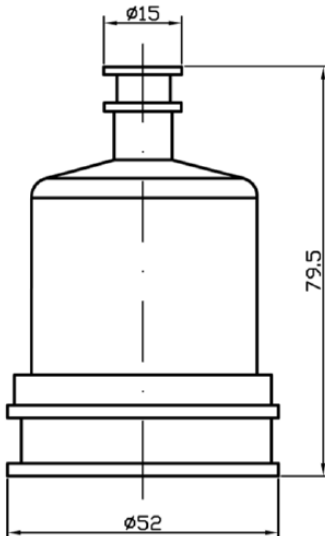

		stainless steel version							
type		SC-64 0,02	SC-64 0,1	SC-64 0,25	SC-64 01	SC-64 1,5	SC-64 03	SC-64 06	SC-64 12
Connection									
Data sheet SC 164									
Setting ranges	from	5 mbar	25 mbar	50 mbar	250 mbar	500 mbar	1 bar	1 bar	7 bar
	to	20 mbar	100 mbar	250 mbar	1 bar	1,5 bar	3 bar	6 bar	12 bar
Switch difference		3 mbar	10 mbar	20 mbar	150 mbar	250 mbar	500 mbar	0,5 -2 bar	0,5 -2 bar
Accuracy		+/- 10% of the switching point							
Overload limit		0,5 bar	0,5 bar	1 bar	10 bar	10 bar	10 bar	25 bar	25 bar
Case		CrNi-steel (V2A)							
Measure element		FKM-membrane (viton)							
Switching mode		1 changeover contact, potential free							
Switching power		6 A, 250 V AC und 2 A, 24 V DC (optionally gold-plated contacts 30/100 mA, 24 V DC)							
Electr. connection		2 piece flat plug 6,3 x 0,8 according to DIN 46 244							
Connection		G 1/4 B, copper alloy Optional: M 10x1 or G 1/8 on request							
Mounting position		arbitrary, below 100 mbar is the mounting position to specify							
Protection class		IP 00 according to EN 60529 / IEC 529, with protection cap IP 54 or IP 65							

www.suchy-messtechnik.de

Data sheet SC 164 - 03/201

Design and Dimensions

up to Type SC-64 03

from Type SC-64 06

Protective Caps

SK 6365 IP 54

SK 6372 IP 65