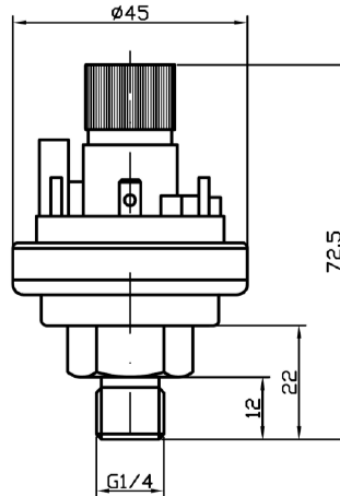

		stainless steel version							
type		SC-64 0,02	SC-64 0,1	SC-64 0,25	SC-64 01	SC-64 1,5	SC-64 03	SC-64 06	SC-64 12
Connection									
Data sheet SC 164									
Setting ranges	from	5 mbar	25 mbar	50 mbar	250 mbar	500 mbar	1 bar	1 bar	7 bar
	to	20 mbar	100 mbar	250 mbar	1 bar	1,5 bar	3 bar	6 bar	12 bar
Switch difference		3 mbar	10 mbar	20 mbar	150 mbar	250 mbar	500 mbar	0,5 -2 bar	0,5 -2 bar
Accuracy		+/- 10% of the switching point							
Overload limit		0,5 bar	0,5 bar	1 bar	10 bar	10 bar	10 bar	25 bar	25 bar
Case		CrNi-steel (V2A)							
Measure element		FKM-membrane (viton)							
Switching mode		1 changeover contact, potential free							
Switching power		6 A, 250 V AC und 2 A, 24 V DC (optionally gold-plated contacts 30/100 mA, 24 V DC)							
Electr. connection		2 piece flat plug 6,3 x 0,8 according to DIN 46 244							
Connection		G 1/4 B, copper alloy Optional: M 10x1 or G 1/8 on request							
Mounting position		arbitrary, below 100 mbar is the mounting position to specify							
Protection class		IP 00 according to EN 60529 / IEC 529, with protection cap IP 54 or IP 65							

www.suchy-messtechnik.de

Data sheet SC 164 - 03/201

Design and Dimensions

up to Type SC-64 03

from Type SC-64 06

Protective Caps

SK 6365 IP 54

SK 6372 IP 65