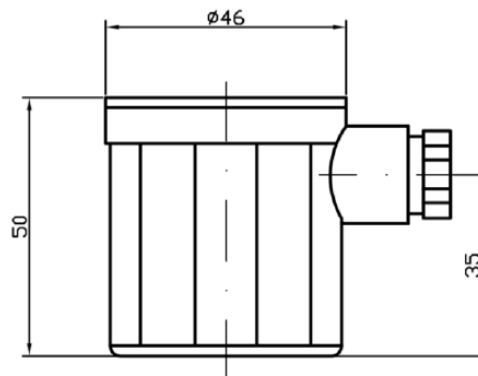

		stainless steel version							
type		SC-64 0,02	SC-64 0,1	SC-64 0,25	SC-64 01	SC-64 1,5	SC-64 03	SC-64 06	SC-64 12
Connection									
Data sheet SC 164									
Setting ranges	from	5 mbar	25 mbar	50 mbar	250 mbar	500 mbar	1 bar	1 bar	7 bar
	to	20 mbar	100 mbar	250 mbar	1 bar	1,5 bar	3 bar	6 bar	12 bar
Switch difference		3 mbar	10 mbar	20 mbar	150 mbar	250 mbar	500 mbar	0,5 -2 bar	0,5 -2 bar
Accuracy		+/- 10% of the switching point							
Overload limit		0,5 bar	0,5 bar	1 bar	10 bar	10 bar	10 bar	25 bar	25 bar
Case		CrNi-steel (V2A)							
Measure element		FKM-membrane (viton)							
Switching mode		1 changeover contact, potential free							
Switching power		6 A, 250 V AC und 2 A, 24 V DC (optionally gold-plated contacts 30/100 mA, 24 V DC)							
Electr. connection		2 piece flat plug 6,3 x 0,8 according to DIN 46 244							
Connection		G 1/4 B, copper alloy Optional: M 10x1 or G 1/8 on request							
Mounting position		arbitrary, below 100 mbar is the mounting position to specify							
Protection class		IP 00 according to EN 60529 / IEC 529, with protection cap IP 54 or IP 65							

www.suchy-messtechnik.de

Data sheet SC 164 - 03/201

Design and Dimensions

up to Type SC-64 03

from Type SC-64 06

Protective Caps

SK 6365 IP 54

SK 6372 IP 65